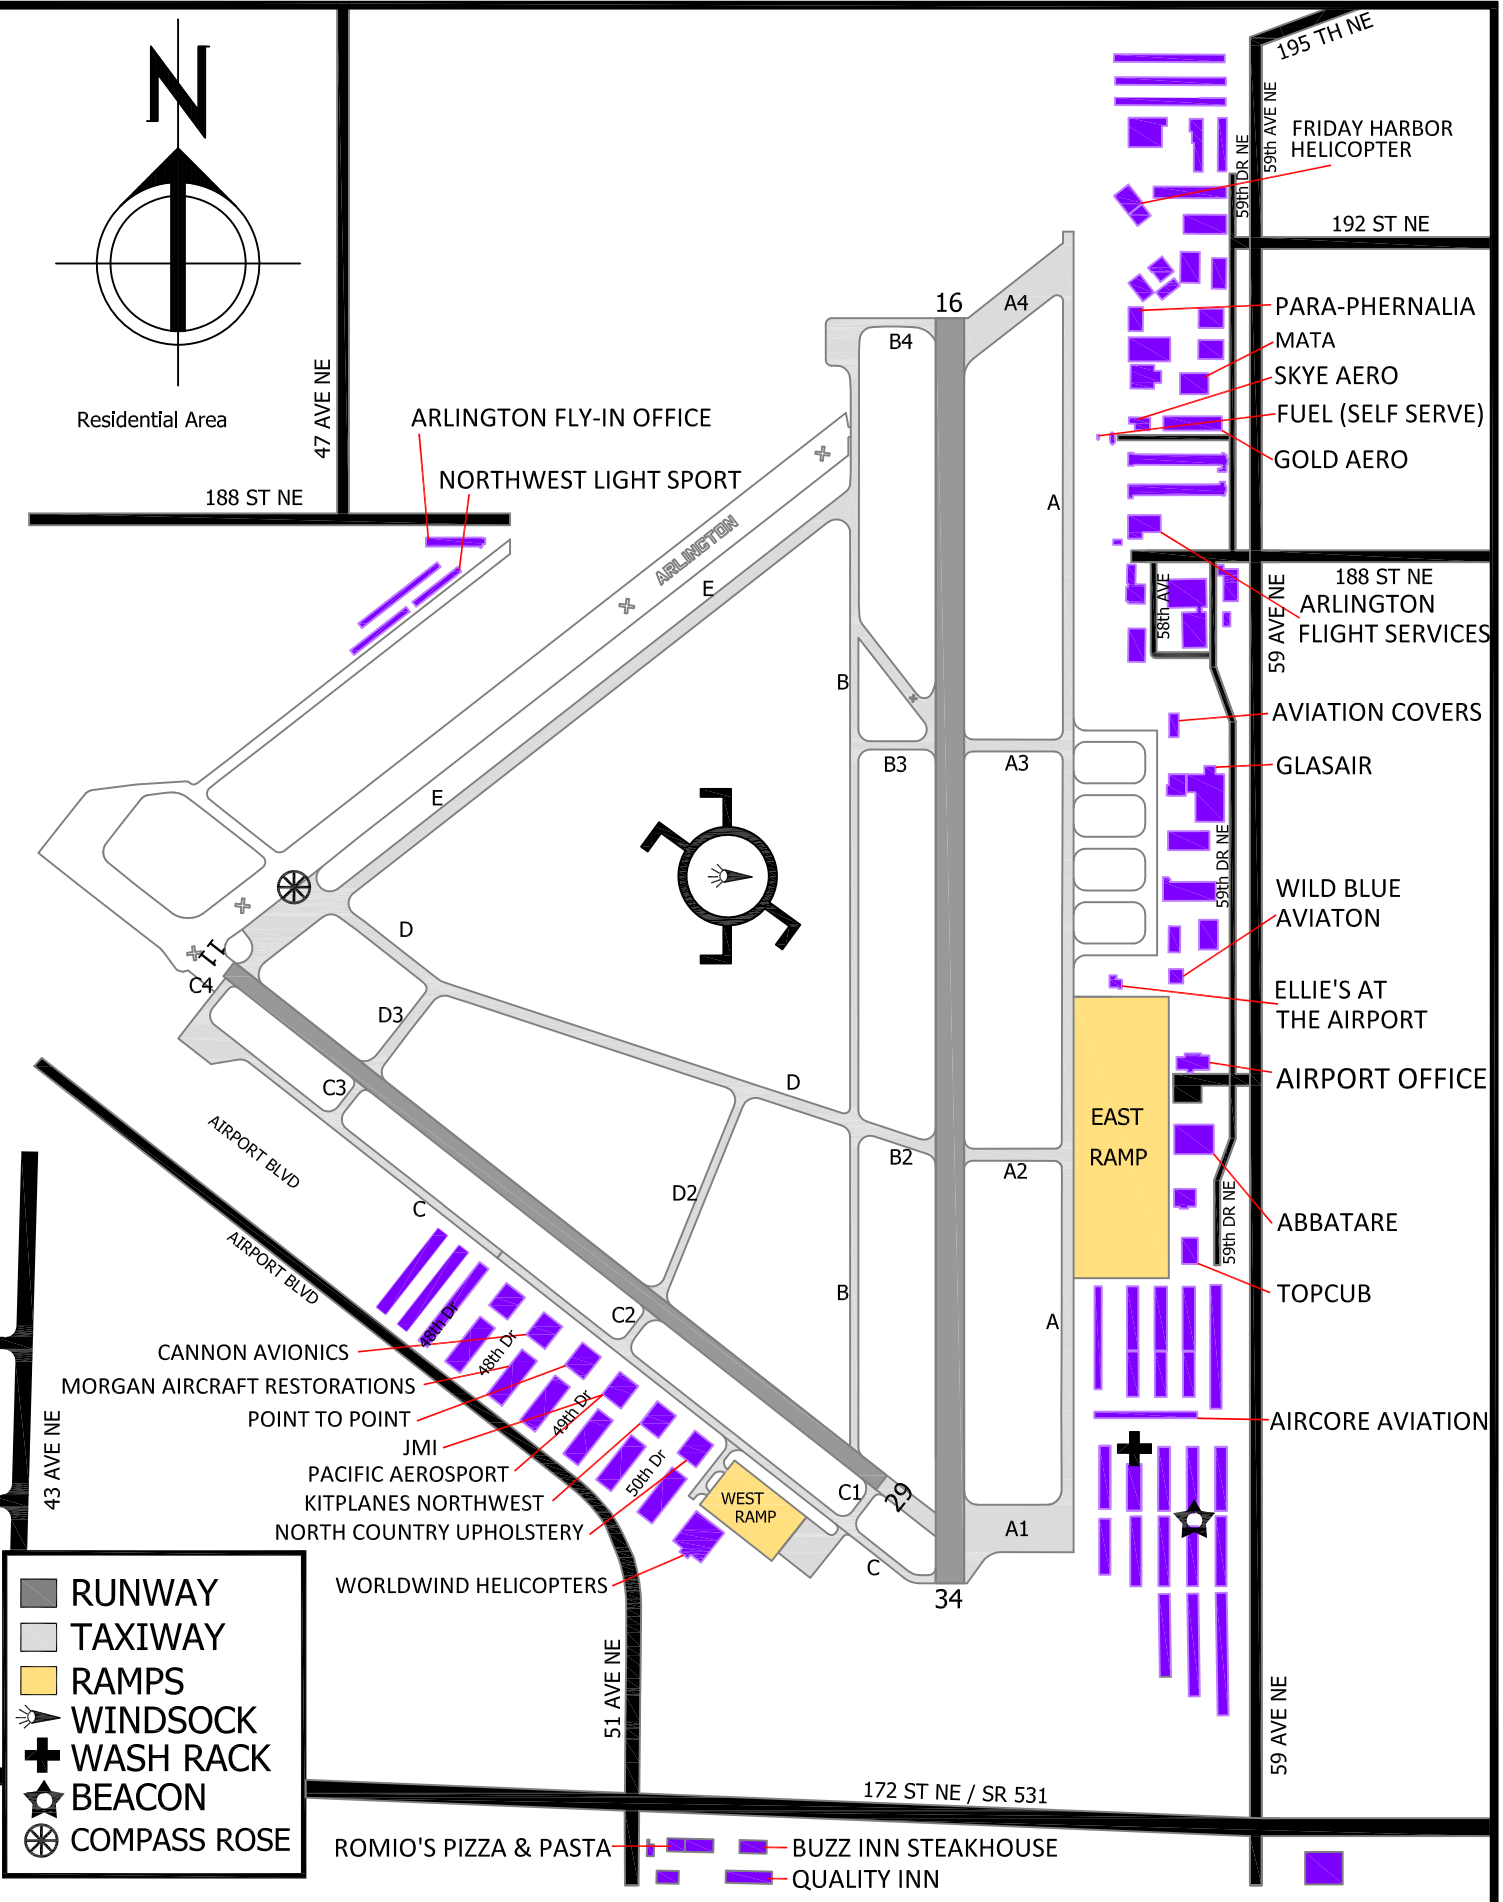

Residential Area

47 AVE NE

188 ST NE

ARLINGTON FLY-IN OFFICE

NORTHWEST LIGHT SPORT

195 TH NE

FRIDAY HARBOR HELICOPTER

192 ST NE

PARA-PHERNALIA MATA

SKYE AERO

FUEL (SELF SERVE)

GOLD AERO

188 ST NE

ARLINGTON FLIGHT SERVICES

59 AVE NE

AVIATION COVERS