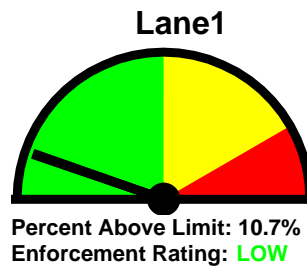

## Speed Enforcement Evaluator

**Location:**  
**200 BLK S French Ave.**

**Total Percentage of Enforceable Violations**

**Closest Cross Street:**  
E. Maple Street

**Analysis Dates:**  
Wednesday, November 21, 2018  
Tuesday, November 27, 2018

**Equipment Used:**  
Covert Radar

**Installed By:**  
V. Copeland

**Requested By:**  
J. Ventura

**0%** **100%**  
**Posted Speed Limit:** 20 MPH  
**Enforcement Tolerance:** 10 MPH  
**Enforcement Limit:** 31 MPH & Up  
**Percentage Above Limit:** 11.9%  
**Enforcement Rating:** **LOW**