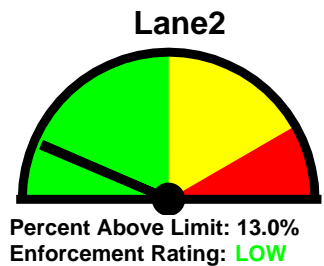

## Speed Enforcement Evaluator

**Location:**  
**200 BLK S French Ave.**

**Total Percentage of Enforceable Violations**

**Closest Cross Street:**  
E. Maple Street

**Analysis Dates:**  
Wednesday, November 21, 2018  
Tuesday, November 27, 2018

**Equipment Used:**  
Covert Radar

**Installed By:**  
V. Copeland

**Requested By:**  
J. Ventura

**0%** **100%**  
**Posted Speed Limit:** 20 MPH  
**Enforcement Tolerance:** 10 MPH  
**Enforcement Limit:** 31 MPH & Up  
**Percentage Above Limit:** 11.9%  
**Enforcement Rating:** **LOW**