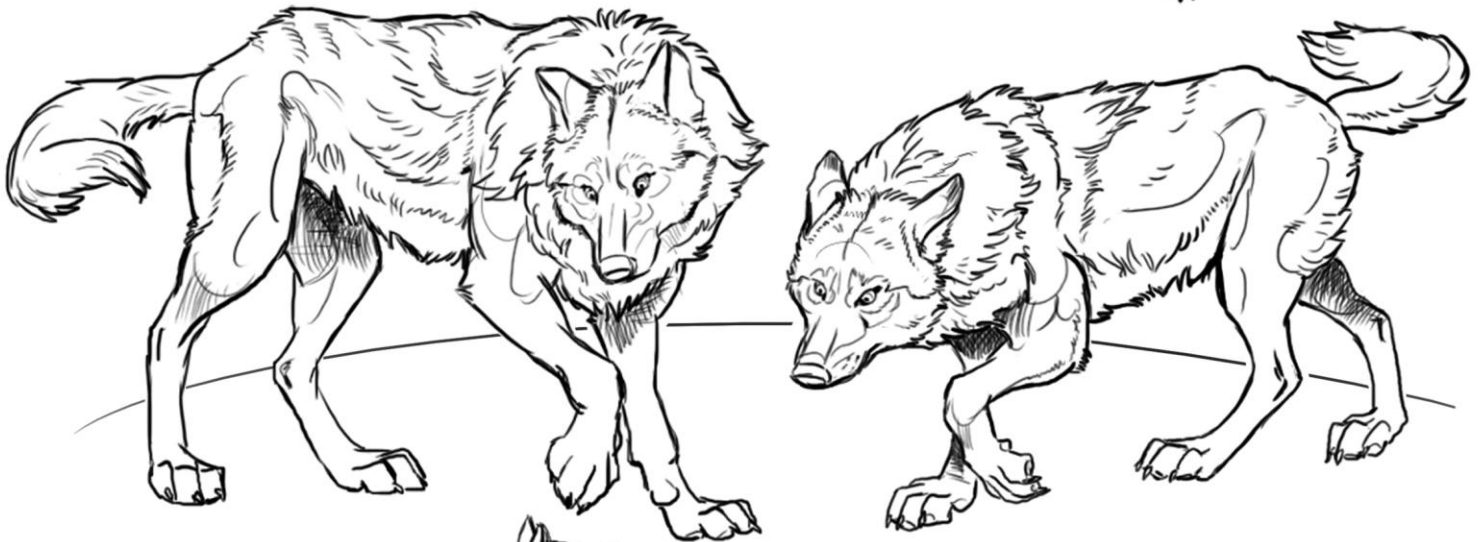

## INTERESTING WOLF FACTS

<b>Wolves are...</b>	Part of the Canine (dog) family Carnivore (meat eater) Predators (hunt for their food/prey)
<b>Average length</b>	Male: 5-6.5 feet (nose to tip of tail) Female: 4.5 to 6 feet
<b>Average height</b>	26 to 32 inches
<b>Average weight</b>	Males: 80-110 lbs. Female: 60-80 lbs.
<b>Average paw size</b>	4 inches wide by 5 inches long
<b>Life span</b>	5-9 year average in the wild 14-15 years in captivity
<b>Pelage (color)</b>	Any shade of gray, brown, black, white, or tan
<b>Number of teeth</b>	42
<b>Breeding season</b>	Mid January to Mid April (depending on climate-the colder the climate, the later the breeding season)
<b>Average Weight at birth</b>	1 pound
<b>Average Litter size</b>	4-6 pups
<b>Pack size</b>	6-8 members on average
<b>Pack territory/ size</b>	10-1000 square miles per animal
<b>Speed</b>	6 miles on average but can reach speeds of 35 mph during a chase
<b>Common prey</b>	Caribou, elk, deer, bison, musk-oxen, sheep, goats. Also will prey on rodents, beavers, fish, and birds. Basically whatever is available when ungulate are scarce.
<b>Main threats to survival</b>	Loss of habitat due to destruction and development by humans, persecution by humans.

WOLF HAVEN  
INTERNATIONAL

**A pack: Life as a family**