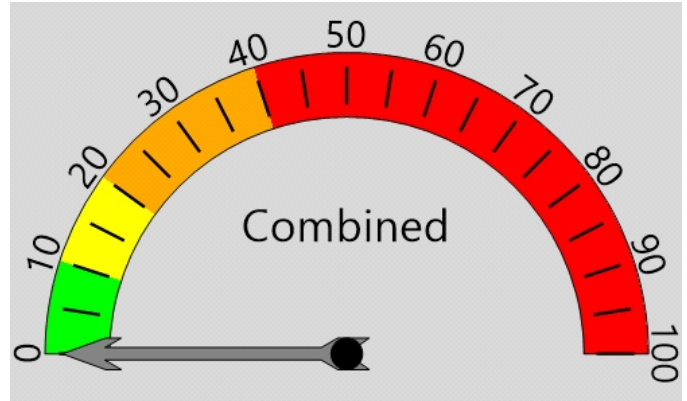

ARLINGTON POLICE DEPARTMENT
110 East 3rd Street
Arlington, WA 98223
(360) 403-3400

Speed Enforcement Evaluator

Location
300 BLK N MaCleod Ave

Total Percentage of Enforceable Violations

Closest Cross Street
E 3rd St

Posted Speed Limit 25 MPH
Enforcement Tolerance 9 MPH

Analysis Dates
Start: 5/24/2021
End: 5/27/2021