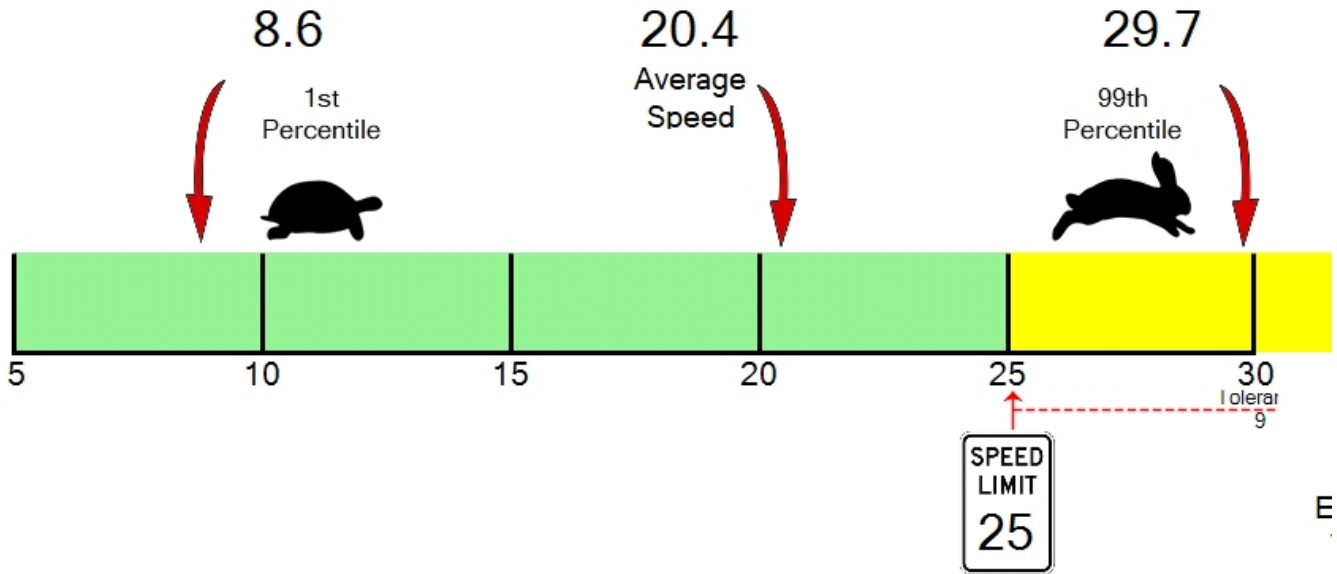

Equipment Used
Covert Radar

Percent Speeding: 0%
Rating: Low

Installed By
Krell

Requested By
Ventura