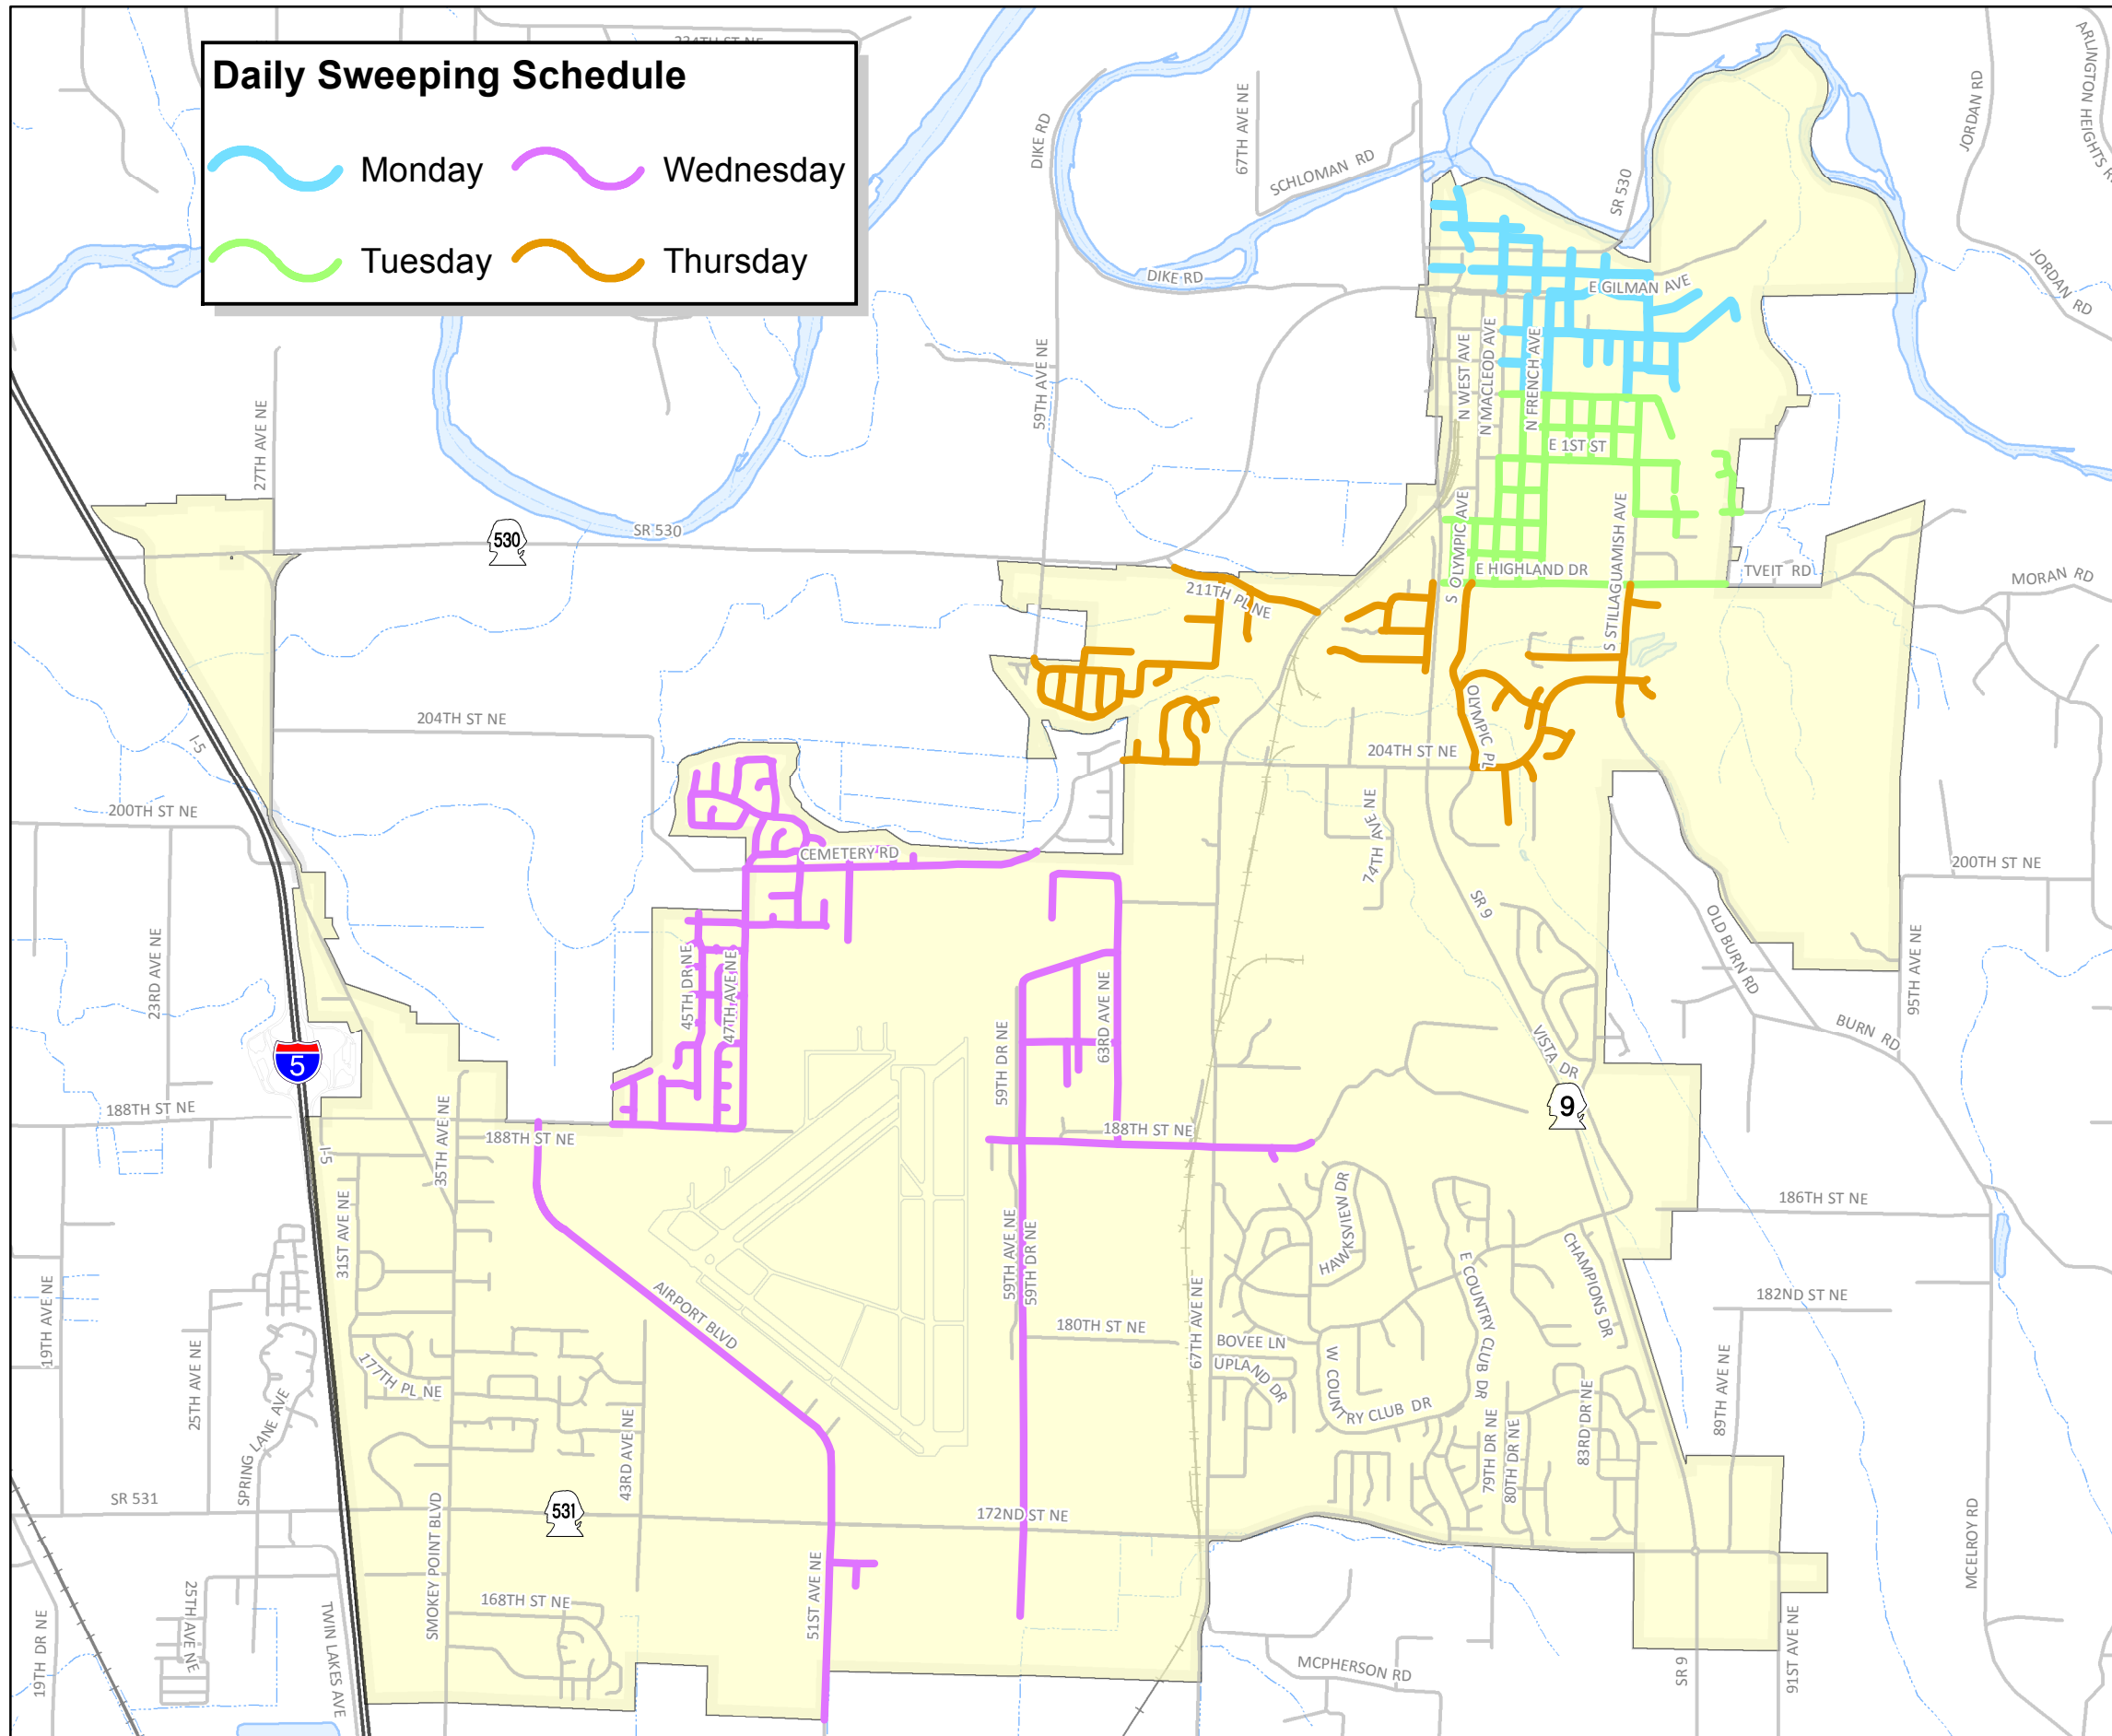

Daily Sweeping Schedule

- Monday
- Wednesday
- Tuesday
- Thursday

City of Arlington

First Full Week of Month Sweeping Schedule

Daily sweeping schedule for the first full week (Monday through Friday) of each month.

Schedule subject to change without notice

Legend

- Arlington City Limits
- State Highway
- Roads
- Airport
- Rail line
- Rest area

Waterbodies provided by Snohomish County FTP site, downloaded February 2015.

Date: 5/8/2015

File: Week1_11x17_15

Cartographer: kdh